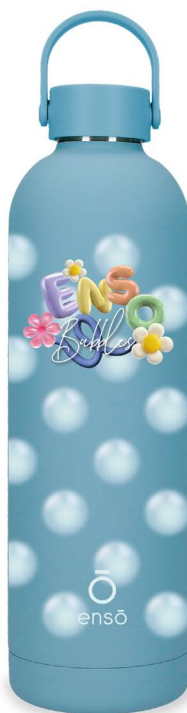

Ref. 290002 9310 01 /
Ref. 99231 21

Ref. 290002 9310 02 /
Ref. 99231 22

Ref. 290002 9310 03 /
Ref. 99231 23

350 ml. 7,3x19 cm.

Ref. 290002 9310 04 /
Ref. 99231 24

Ref. 290002 9310 05 /
Ref. 99231 25

Composición / Composition:
Acero Inoxidable / Stainless Steel

350 ml.

7,3x19 cm.

Ref. 290002 9310 07 /
Ref. 99231 27

Ref. 290002 9310 08 /
Ref. 99231 28

350 ml.

7,3x19 cm.

Ref. 290002 9310 06 /
Ref. 99231 26

Ref. 290002 9310 09 /
Ref. 99231 29

BOTELLAS / BOTTLES

MAGICAL
290002 / 99202

Ref. 290002 9320 10 /
Ref. 99231 2A

Ref. 290002 9320 12 /
Ref. 99231 2C

750 ml.
7,8x26 cm.

Ref. 290002 9320 11 /
Ref. 99231 2B

Ref. 290002 9320 13 /
Ref. 99231 2D

750 ml. 7,8x26 cm.