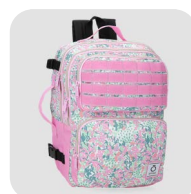

750 ml.

7,8x26 cm.

Ref. 290002 9320 16 /
Ref. 99231 2G

Ref. 290002 9320 17 /
Ref. 99231 2H

Ref. 290002 9320 18 /
Ref. 99231 2I