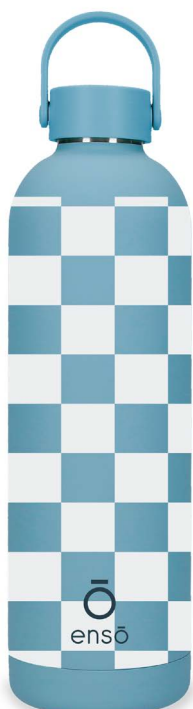

BOTELLAS / BOTTLES

MAGICAL
290002 / 99202

Ref. 290002 9320 10 /
Ref. 99231 2A

Ref. 290002 9320 12 /
Ref. 99231 2C

750 ml.
7,8x26 cm.

Ref. 290002 9320 11 /
Ref. 99231 2B

Ref. 290002 9320 13 /
Ref. 99231 2D

750 ml. 7,8x26 cm.

Composición / Composition:
Acero Inoxidable / Stainless Steel

750 ml.

7,8x26 cm.

Ref. 290002 9320 14 /
Ref. 99231 2E

Ref. 290002 9320 15 /
Ref. 99231 2F

750 ml.

7,8x26 cm.

Ref. 290002 9320 16 /
Ref. 99231 2G