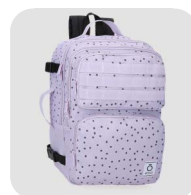

Composición / Composition:
Acero Inoxidable / Stainless Steel

750 ml.

7,8x26 cm.

Ref. 290002 9320 14 /
Ref. 99231 2E

Ref. 290002 9320 15 /
Ref. 99231 2F