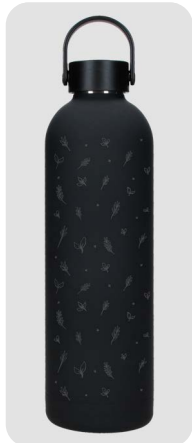

350 ml.

7,3x19 cm.

Ref. 290002 9310 07 /
Ref. 99231 27

Ref. 290002 9310 08 /
Ref. 99231 28

350 ml.

7,3x19 cm.

Ref. 290002 9310 06 /
Ref. 99231 26

Ref. 290002 9310 09 /
Ref. 99231 29

BOTELLAS / BOTTLES

MAGICAL
290002 / 99202

Ref. 290002 9320 10 /
Ref. 99231 2A

Ref. 290002 9320 12 /
Ref. 99231 2C

750 ml.
7,8x26 cm.

Ref. 290002 9320 11 /
Ref. 99231 2B

Ref. 290002 9320 13 /
Ref. 99231 2D

750 ml. 7,8x26 cm.