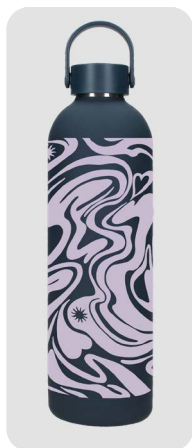

750 ml.

7,8x26 cm.

Ref. 290002 9320 16 /
Ref. 99231 2G