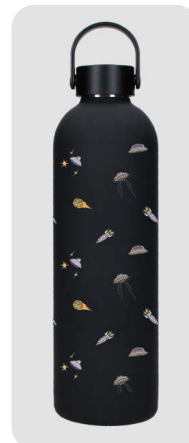

BOTELLAS / BOTTLES

MAGICAL
290002 / 99202

Ref. 290002 9320 10 /
Ref. 99231 2A

Ref. 290002 9320 12 /
Ref. 99231 2C

750 ml.
7,8x26 cm.

Ref. 290002 9320 11 /
Ref. 99231 2B

Ref. 290002 9320 13 /
Ref. 99231 2D

750 ml. 7,8x26 cm.