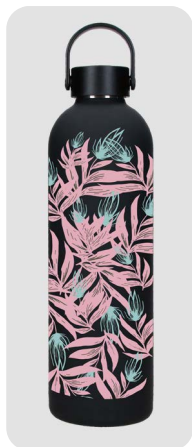

Composición / Composition:
Acero Inoxidable / Stainless Steel

750 ml.

7,8x26 cm.

Ref. 290002 9320 14 /
Ref. 99231 2E